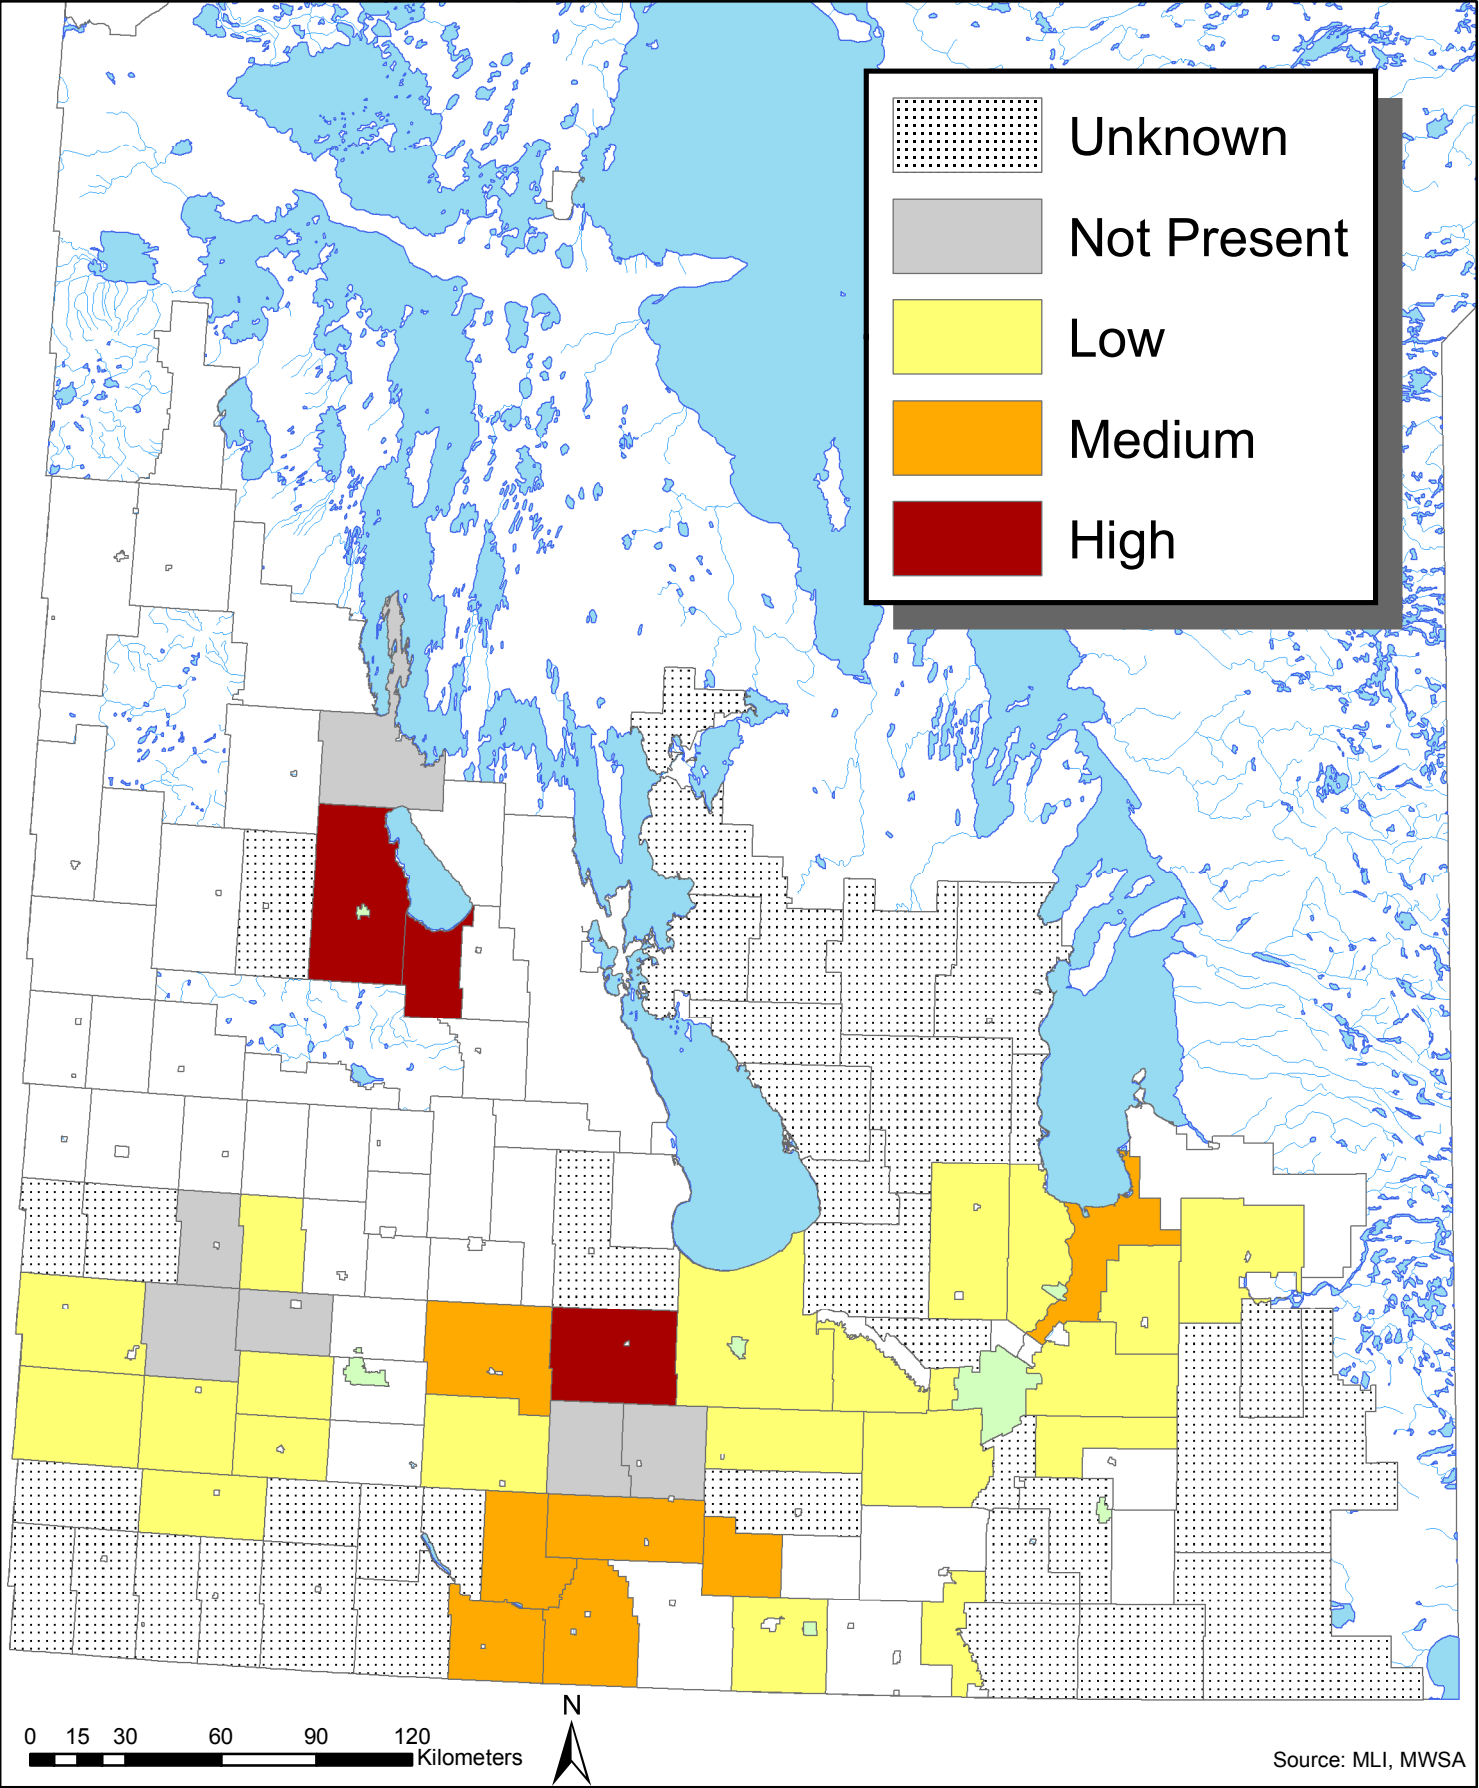

# Cow Cockle (*Saponaria vaccaria*) Infestation in Manitoba Municipalities in 2010

Invasive Species Council of Manitoba  
[www.invasivespeciesmanitoba.com](http://www.invasivespeciesmanitoba.com)  
(204) 232-6021